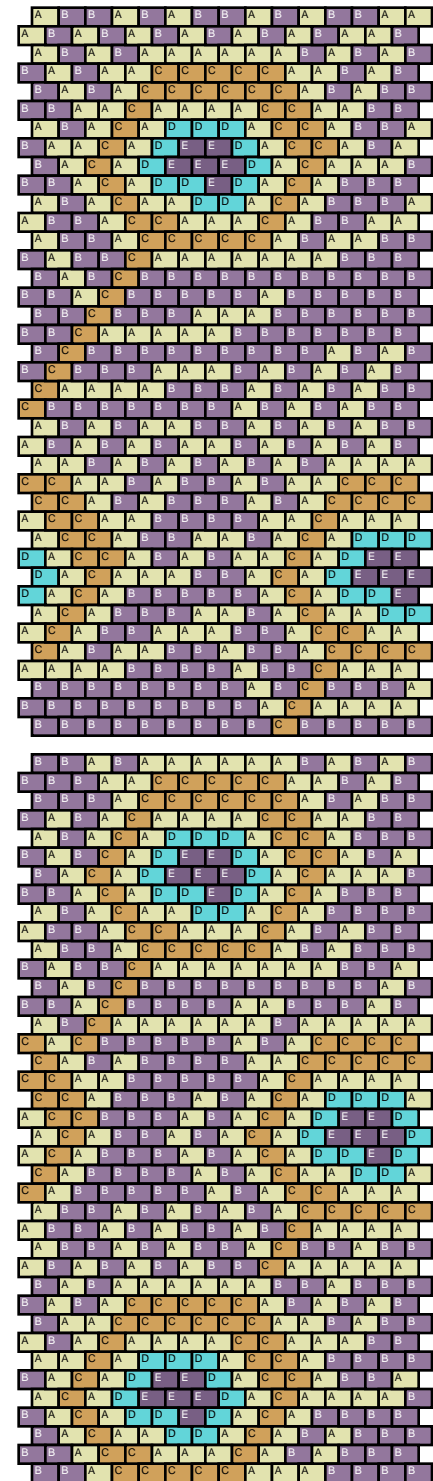

Peacock pen
Design by Sylvia Fairhurst

 Chart #:A	 Chart #:B	 Chart #:C	 Chart #:D	 Chart #:E
DB-686	DB-128	DB-22L	DB-166	DB-4
Count:447	Count:442	Count:191	Count:60	Count:30